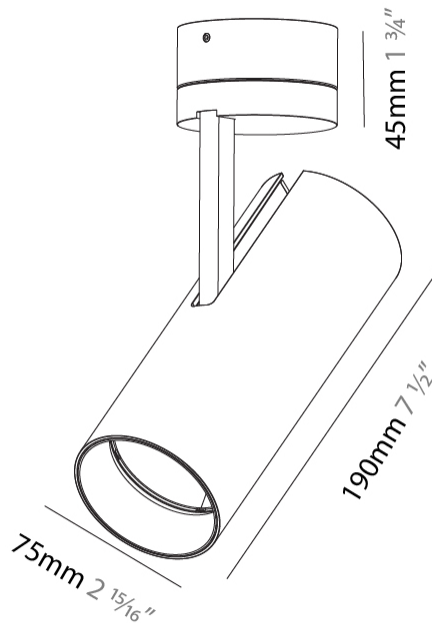

GENERAL

Series: Imagine
Subseries: Imagine 75
Brand: Prolicht
Division: Architectural
Mounting Type: Surface
Mounting Location: Ceiling
Subcategory: Spots

PHYSICAL

Shape: Cylinder
Diameter (mm): 75
Diameter (in): 2 ¹⁵/₁₆
Height (mm): 190
Height (in): 7 ¹/₂
Max. Overall Height (mm): 235
Max. Overall Height (in): 9 ¹/₄
Light Distribution: Adjustable / Direct
Weight (kg): 0.919
Weight (lbs): 2.02
Fixture Finish: SSR / BKV / CWI / CRY / HAB / UFT / ITA / RUA / FTG / MYG / LOD / PUS / FRO / FUP / KIA / POP / BLS / SPG / MEY / GOH / GUM / CHC / COM / ABZ / JAG / OBR / MOS / ROR
Fixture Material: Aluminum Die Cast

ELECTRICAL

Lamp Type: LED (Zhaga Standard)
Input Wattage (W): 20.9
Total Output Wattage (W): 19
Dimming: Tri-Mode (Non-Dimming and Phase Dimming (120Vac only) and 0-10V Dimming)
Driver Included: Yes
Driver Location: Integrated
Driver Type: Constant Current - Universal
Driver Class: Class 2
Input Voltage (V): 120 - 277
Constant Current (MA): 500

LED

Number of LEDs: 1
Color Temperature (°K): 2700 / 3000 / 3500 / 4000
Max. Delivered Lumen (lm): 1490 / 1530 / 1607 / 1640
CRI: >90 CRI
Lamp Life (hrs): 50000

OPTICAL

Reflector°: 20 / 25 / 40
Adjustability: Rotational 350°; Tilt 90°

RATINGS AND CERTIFICATIONS

Certified By: Certified for North American Standards
IP rating: IP20